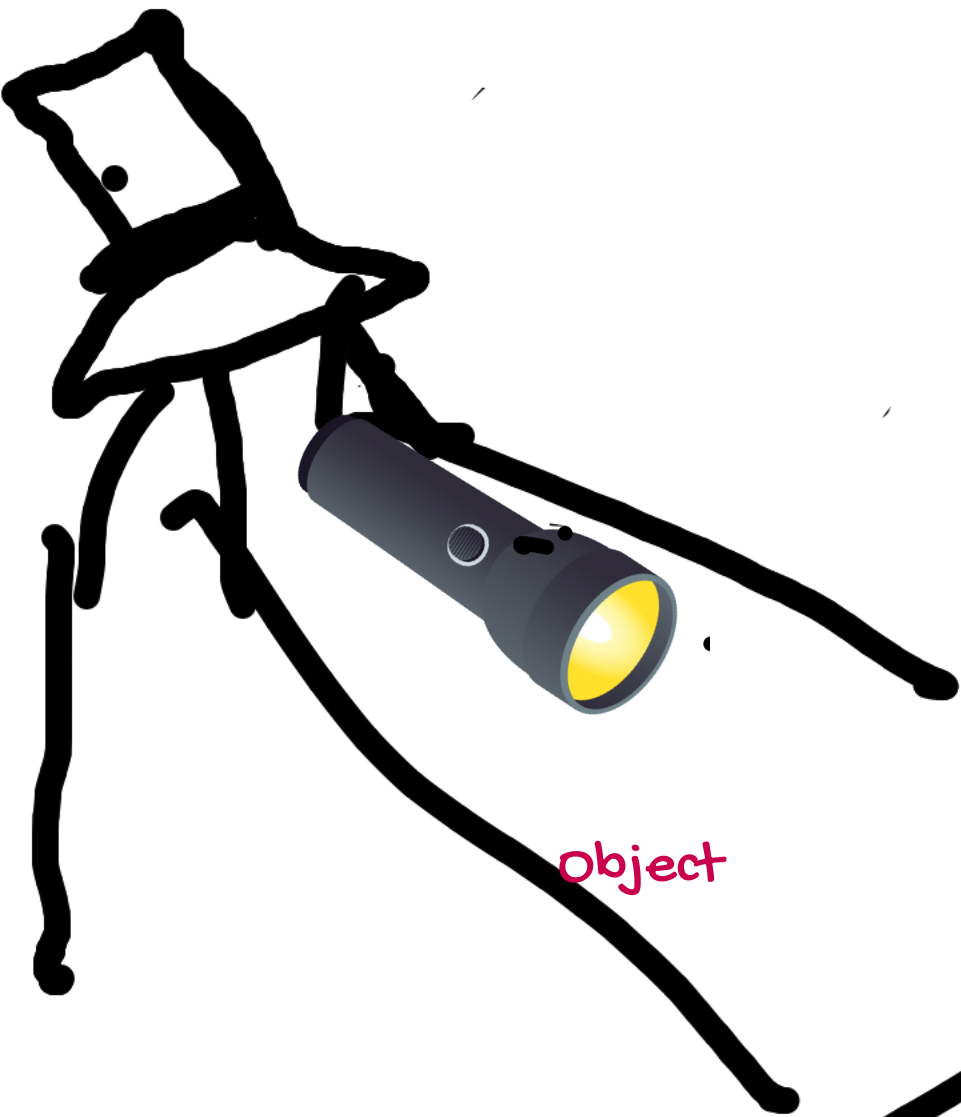

Does the shadow change  
when the torch is mooved?

Torch

Tadhg, Marni and Bobby

Object

*My results should of gotten smaller when the torch is. Moved thereafter away.*

*We would measure  
properly next time*

*My experiment didn't work because  
I didn't have a screen and I didn't  
have a bright light source 🌈🌈🌈*